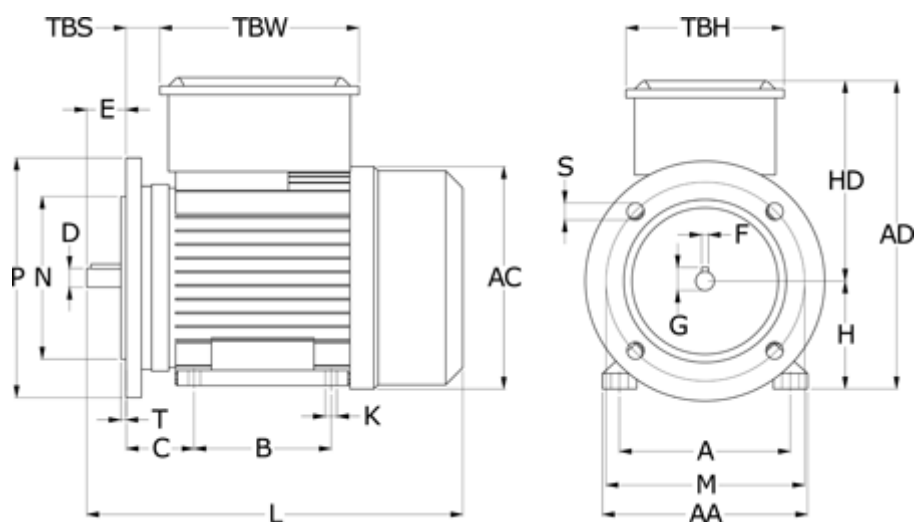

Data Sheet

Article number: 25075467109

Description: Kleedrive MY802-4 0.75kw 1400 rpm
1x230V 50HZ IP55 B35

Measures

A = 125	F = 6	P = 200
AA = 160	G = 15.5	S = 12
AC = 163	H = 80	T = 3.5
AD = 226	HD = 146	TBH = 110.5
B = 100	K = 10x13	TBS = 31.75
C = 50	L = 290	TBW = 140.5
D = 19	M = 165	
E = 40	N = 130	